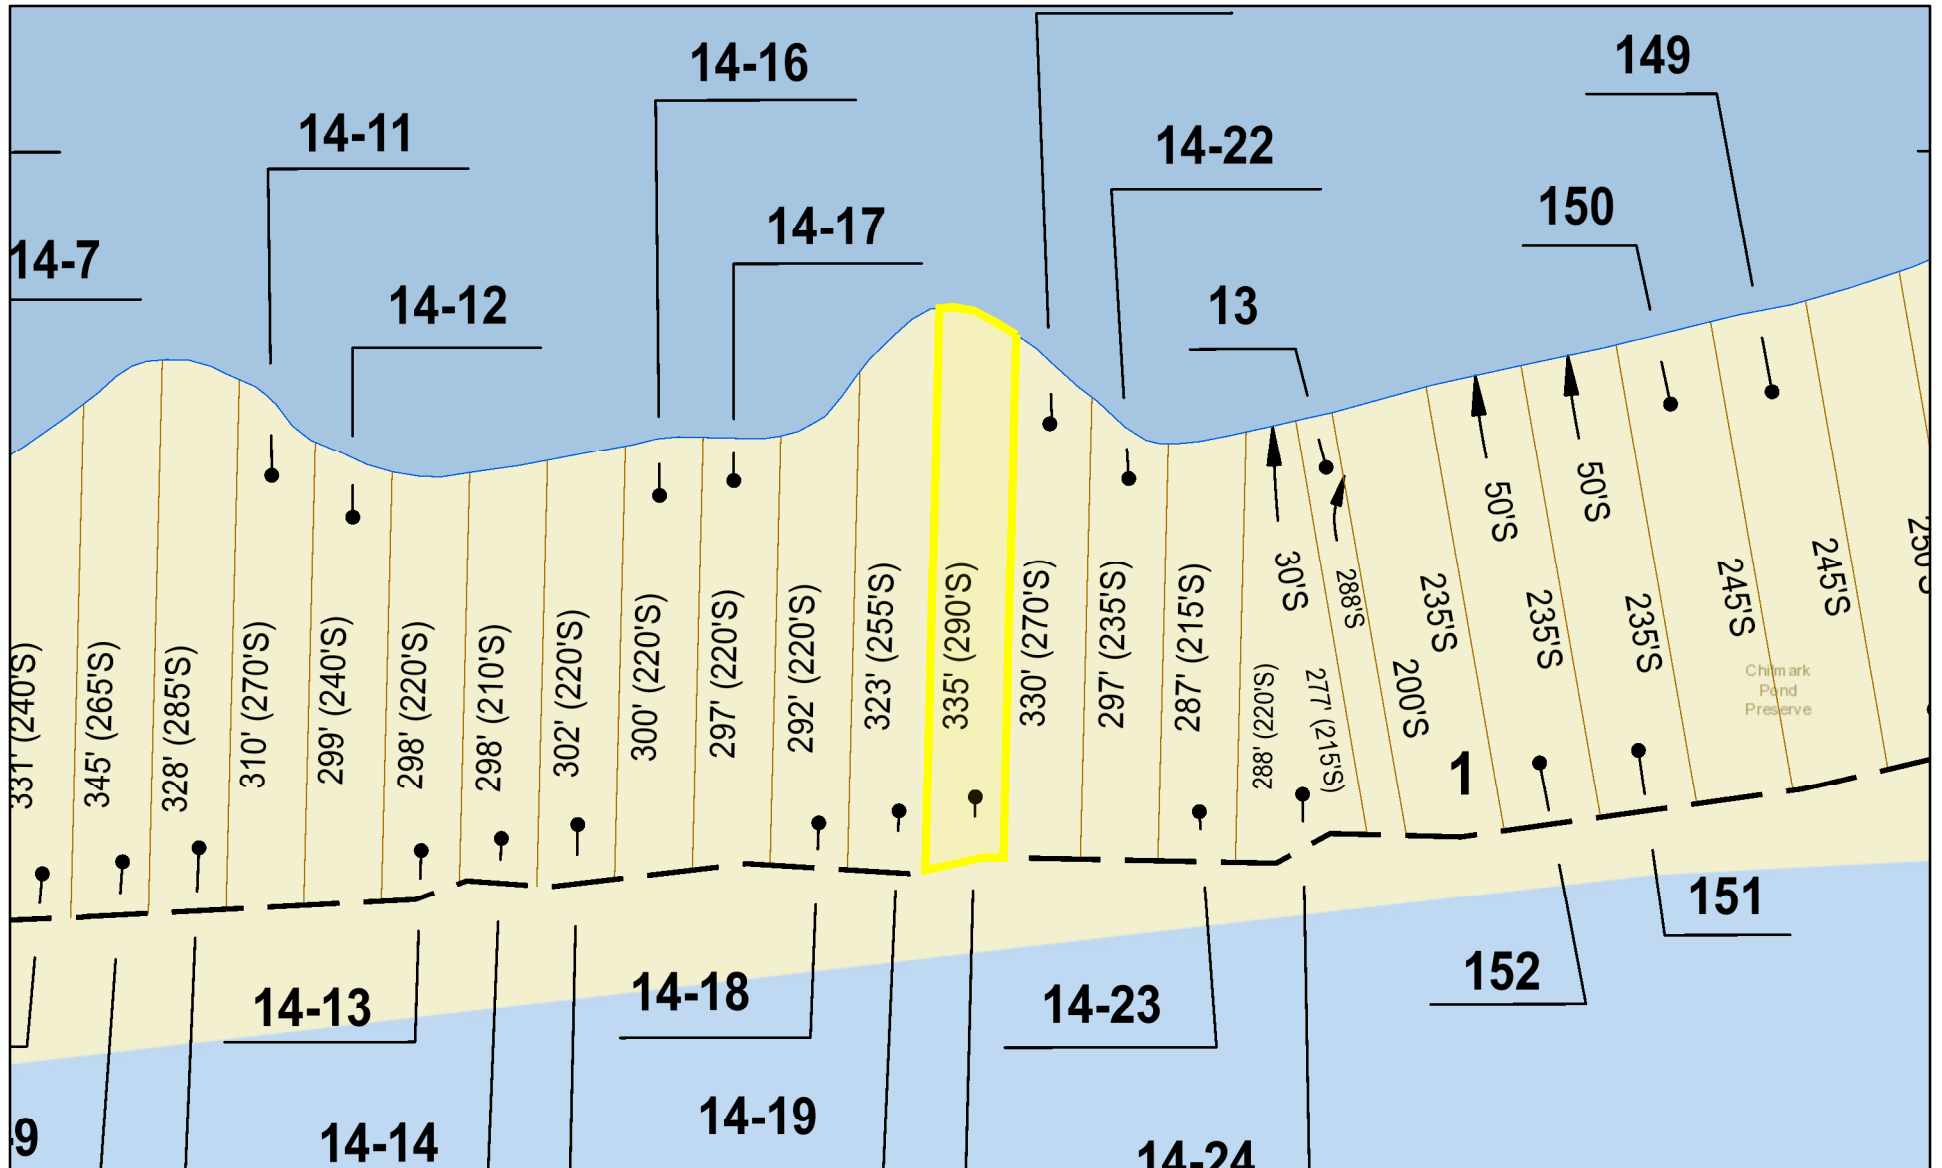

Chilmark, MA

February 29, 2016

1 inch = 94 Feet

www.cai-tech.com

Data shown on this map is provided for planning and informational purposes only. The municipality and CAI Technologies are not responsible for any use for other purposes or misuse or misrepresentation of this map.