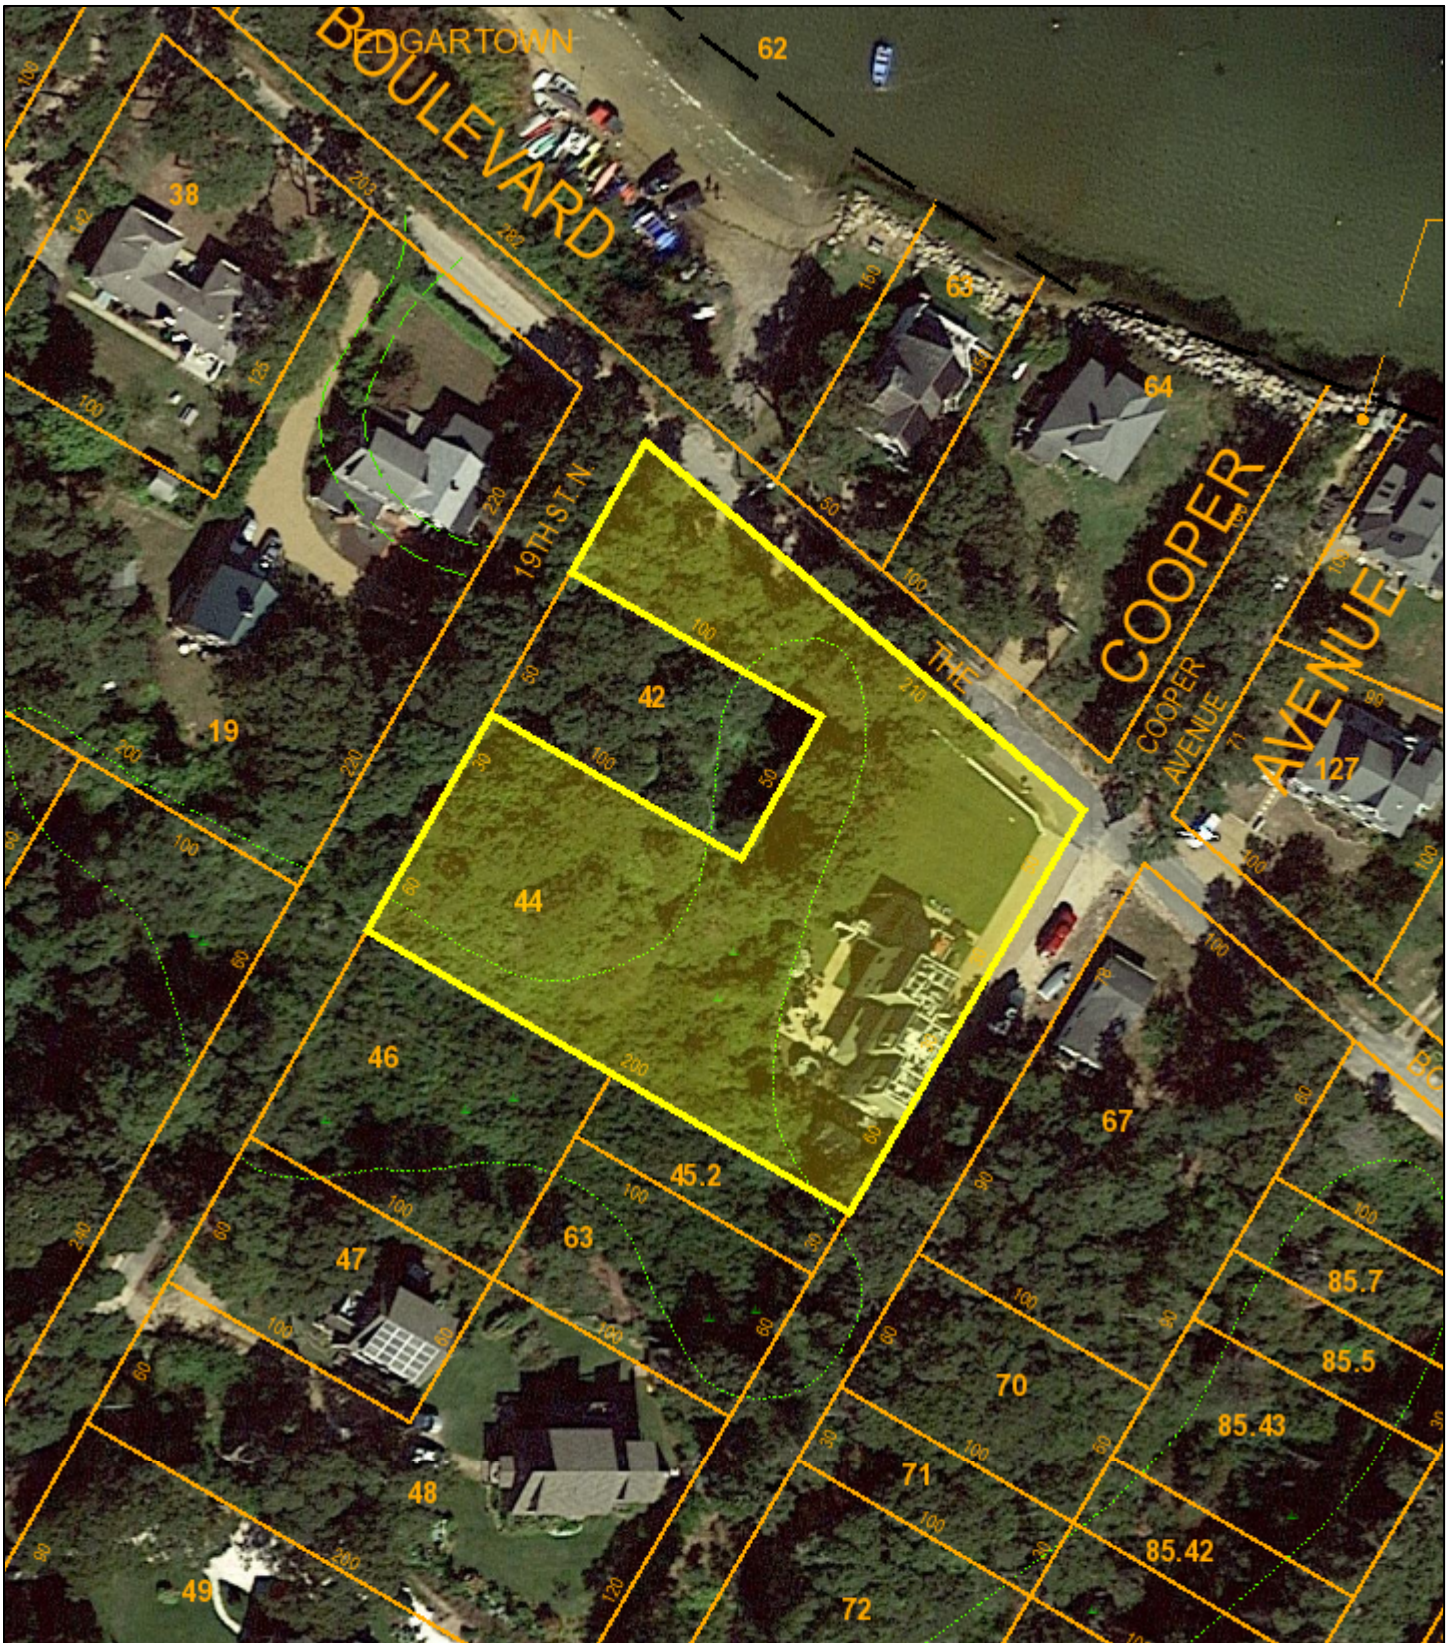

30 The Boulevard

Edgartown, MA

1 inch = 67 Feet

February 11, 2019

www.cai-tech.com

Data shown on the online GIS site for Edgartown is provided by CAI Technologies. The data is provided for planning and informational purposes only. The Town and CAI Technologies, are not responsible for any use for other purposes or misuse or misrepresentation of maps created from this website. Users should note that map data is for