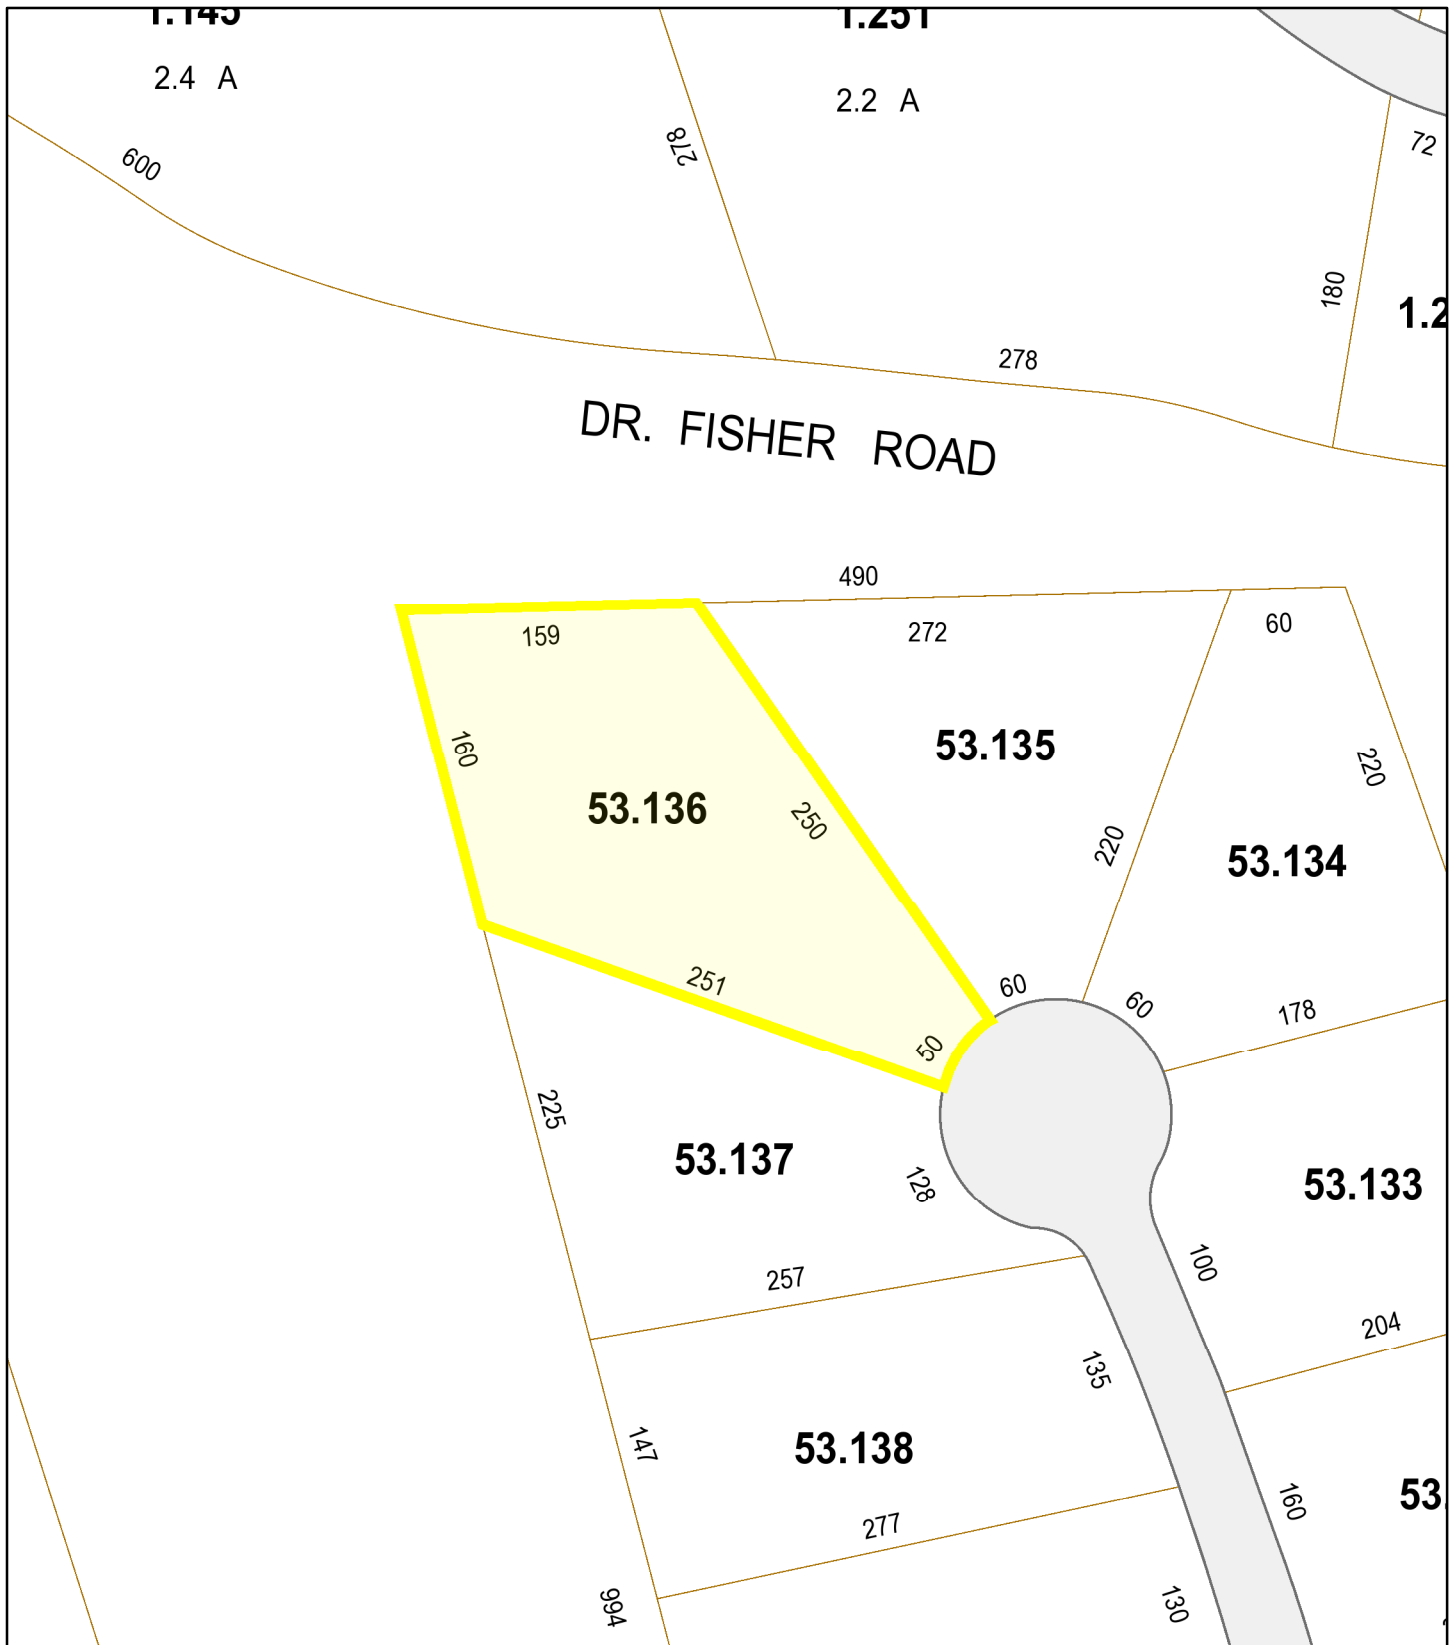

52 Bold Meadow Road

Edgartown, MA

1 inch = 94 Feet

May 11, 2016

www.cai-tech.com

Data shown on the online GIS site for Edgartown is provided by CAI Technologies. The data is provided for planning and informational purposes only. The Town and CAI Technologies are not responsible for any use for other purposes or misuse or misrepresentation of maps created from this website. Users should note that map data is for